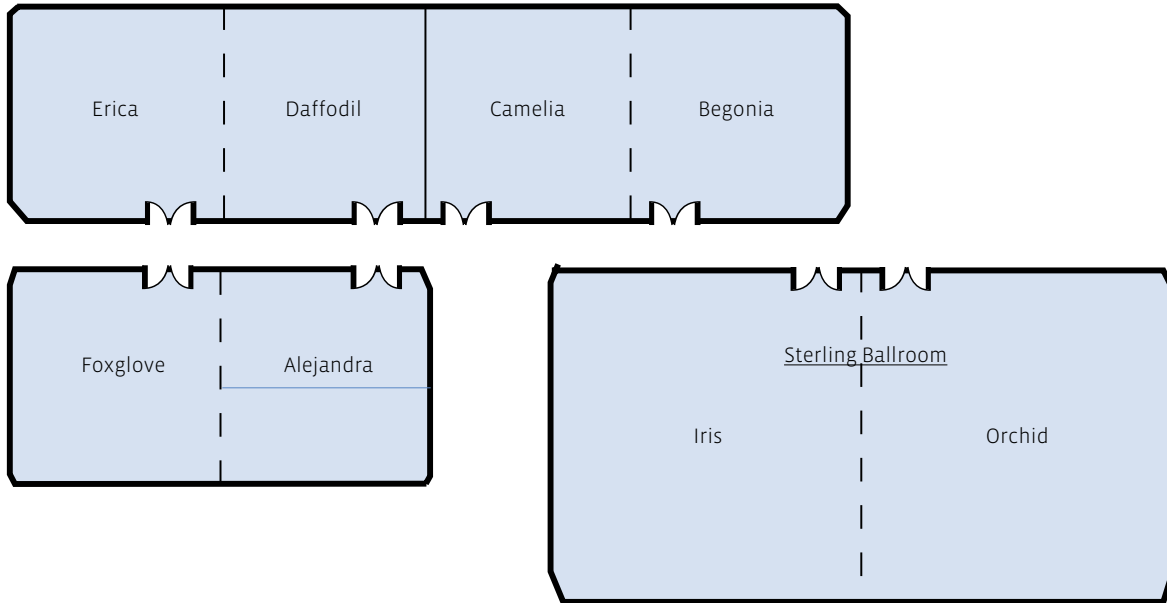

Sheraton Sunnyvale

1100 North Mathilda Avenue · Sunnyvale, California 94089 · United States
T (408) 745-6000 www.sheraton.com/sunnyvale

Room Dimensions & Seating Capacity

Room Name	Dimensions	Square Feet	Banquet	Theater	Conference	Classroom	U-Shape
Iris Room	30.0' X 40.0'	1200sq. ft.	100	135	-	90	50
Erica Room	26.0' X 14.0'	364sq. ft.	20	25	15	12	10
Foxglove/ Erica Rooms	26.0' X 28.0'	728sq. ft.	60	60	30	40	27
Camelia Room	26.0' X 14.0'	364sq. ft.	20	25	15	12	10
Sterling Ballroom	60.0' X 40.0'	2400sq. ft.	220	300	-	150	100
Foxglove Room	26.0' X 14.0'	364sq. ft.	20	25	15	12	10
Alejandra Room	26.0' X 14.0'	364sq. ft.	-	-	10	-	-
Orchid Room	30.0' X 40.0'	1200sq. ft.	100	135	-	90	50
Alejandra/ Begonia Rooms	26.0' X 28.0'	728sq. ft.	60	60	30	40	27
Daffodil Room	26.0' X 14.0'	364sq. ft.	20	25	15	12	10
Begonia Room	26.0' X 14.0'	364sq. ft.	20	25	15	12	10
Daffodil/ Camelia Rooms	26.0' X 28.0'	728sq. ft.	60	60	30	40	27